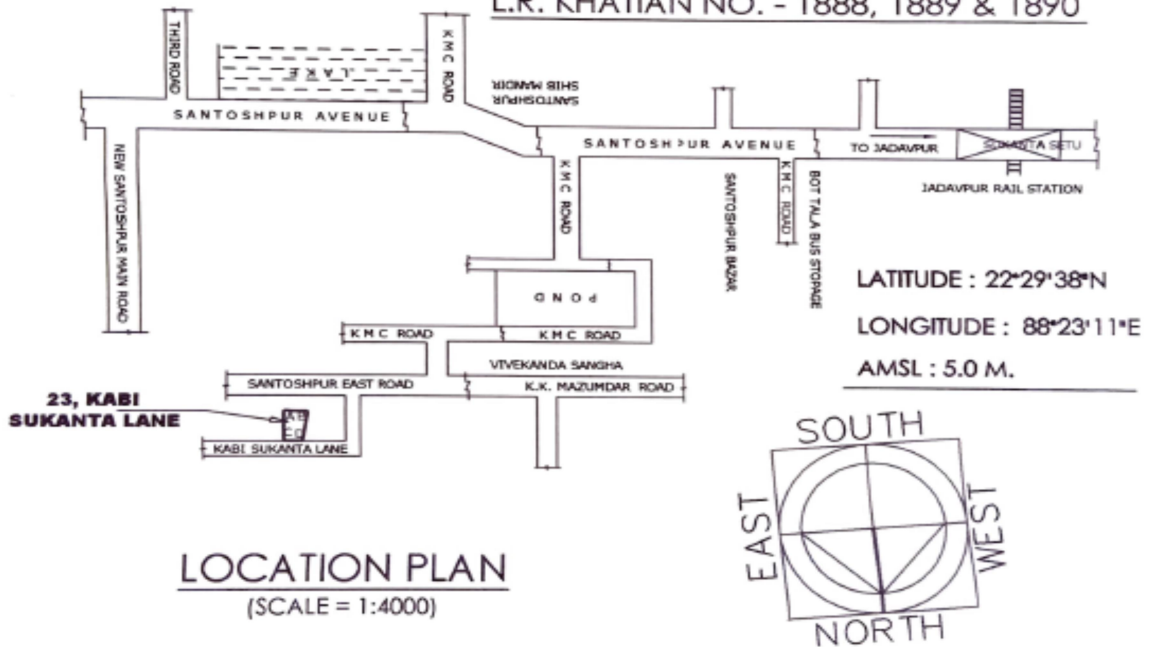

# REAL INDIA

17C, New Santoshpur Main Road, Kolkata – 700075

## TO WHOM IT MAY CONCERN

THE LOCATION PLAN OF PROPOSED III STORIED RESIDENTIAL BUILDING "KABI SUKANTA"  
SITUATED AT PREMISES NO. 23 KABI SUKANTA LANE KOLKATA- 700075  
WARD NO.- 104 BOROUGH- XI,P.S. - SURVEY PARK IS SHOWN BELOW :

L.R. PLOT NO. - 503 & 504/1766

L.R. KHATIAN NO. - 1888, 1889 & 1890

Real India  
Julie Sarkar  
Proprietor